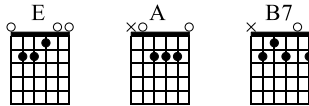

Blister In The Sun

Violent Femmes

Standard tuning

♩ = 160

(♩ = $\overset{\frown}{\text{3}}$)

Intro/Verse

Capo. fret 3

Gt