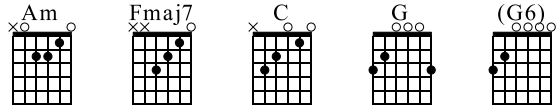

Rhythmic Strumming

Standard tuning

♩ = 120

Basic Strumming in 4 (Accent 1 and/or 3)

Am Fmaj7 C G (G6)

1 2 3 4

Gt

5 6 7 8

Am Fmaj7 C G

9 10 11 12

Am Fmaj7 C G

Complex Strumming in 4

Am Fmaj7 C G

13 14 15 16

T
A
B

Basic Strumming in 3 (Accent 1)